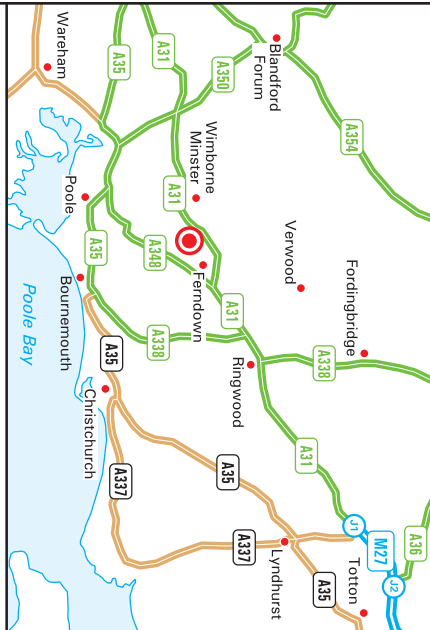

- From M27**
- Leave the M27 at junction 14 and join the A31 westbound towards The West and Bournemouth.
  - Continue on the A31 past Ringwood keeping straight ahead.
  - At the junction with the A348 take the second exit to remain on the A31 towards Dorchester and Poole.
  - At the second roundabout (with traffic lights), take the first exit signposted Ferndown, Uddens Ind Est.
  - Continue for 1/2 mile and turn left onto Uddens Drive (Old Tatch PH on corner).
  - After 150 metres turn right into Uddens Trading Estate.
  - Continue till you see a radio mast and turn right into Aerial Park.
  - We are the second building on the left hand side.
- Parking P**
- Onsite parking is available.
- By Train**
- Bournemouth Railway Station - serving London.
  - We are a 20 minute taxi ride from the station.
  - For further information on times and fares, please telephone the National Rail Enquiry Line on 03457 48 49 50, or visit [www.nationalrail.co.uk](http://www.nationalrail.co.uk)